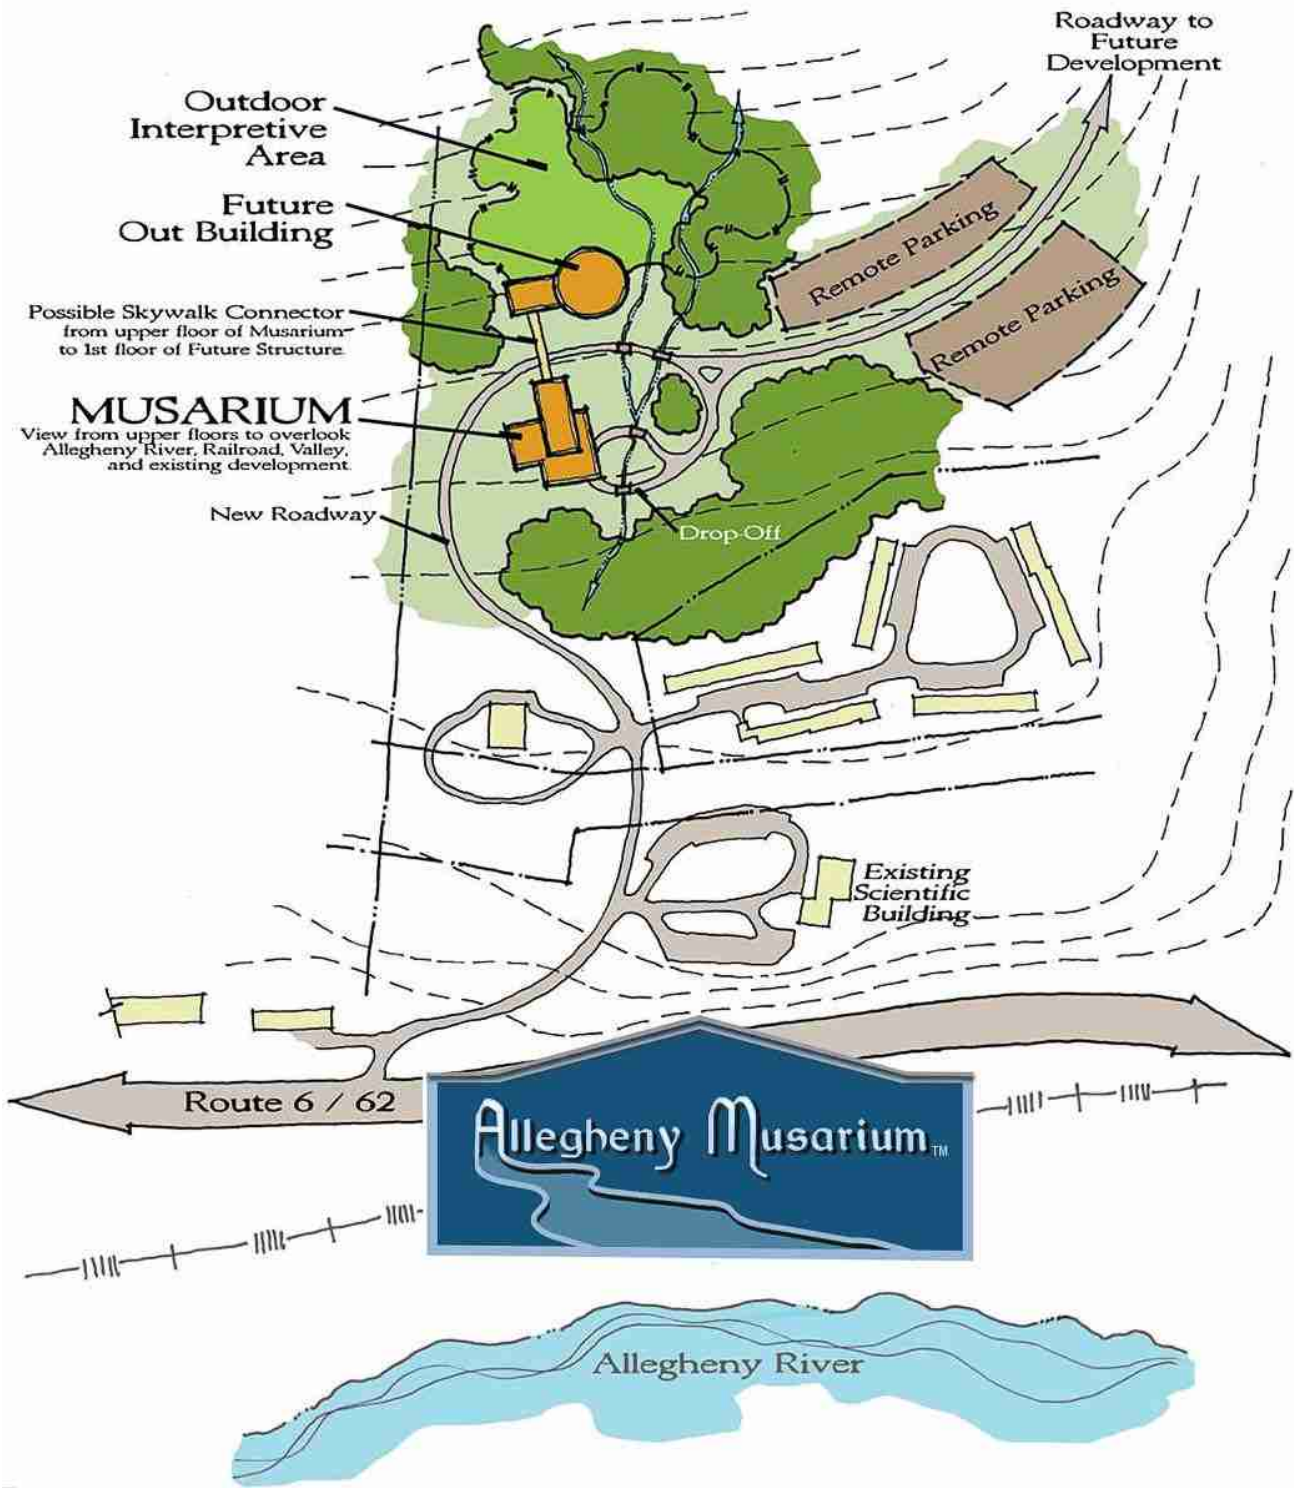

Shown here in blue, Mr. Southwell has made land to the north and west of the Musarium parcel available for future development. Along with the land labeled as future development there is additional land available, shown in yellow, where other development could occur. The Allegheny Musarium, the catalyst for this development is strategically located in the center of it all.

A plan for a future

Travelers driving to Warren may someday be welcomed by a special herald to what lies in store for them in the area at an Allegheny Musarium. Here they can preview the dam, the wilds, the timber, the oil, and unlimited recreation, as well as the cultural heritage of the American Dream in a unique rural industrial setting representative of the best our country has to offer. User-friendly and interactive exhibits guide the inquisitive to local flora, fauna, and geology found inside the Allegheny River Watershed.